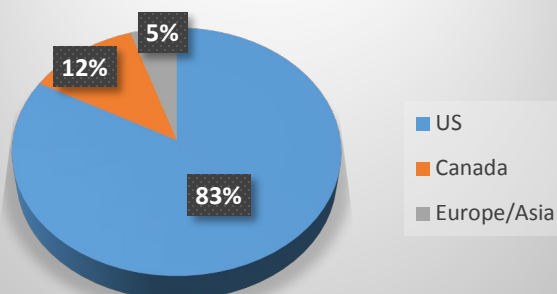

LAI PUERTO RICO LAND ECONOMICS WEEKEND – AT A GLANCE

- May 2-4, 2019, hosted at the Marriott Stellaris Resort in San Juan
- 100+ LAI members and guests attending from around the globe
- Issues to be discussed include infrastructure redevelopment, Public Private Partnerships, affordable housing, informal settlements, eco-preservation, emergency planning, resiliency, food security and other topics
- Project tours of some of the most innovative developments in Puerto Rico
- Visiting El Yunque Rainforest, Roosevelt Roads Redevelopment, Bahia Bay, Fajardo, Santurce, Rio Piedras, Old San Juan, Isla Grande and Condado
- New LAI San Juan Chapter to be chartered at the event
- Opportunity to participate in community strategic planning project

LAI MEMBERSHIP FACTS – 2,000+ Members

Professions Represented

Geography

Seniority

To support LAI with a sponsorship please visit

<https://www.lai.org/lai-puerto-rico-lew-sponsorship-opportunities>

or contact: lai@lai.org.