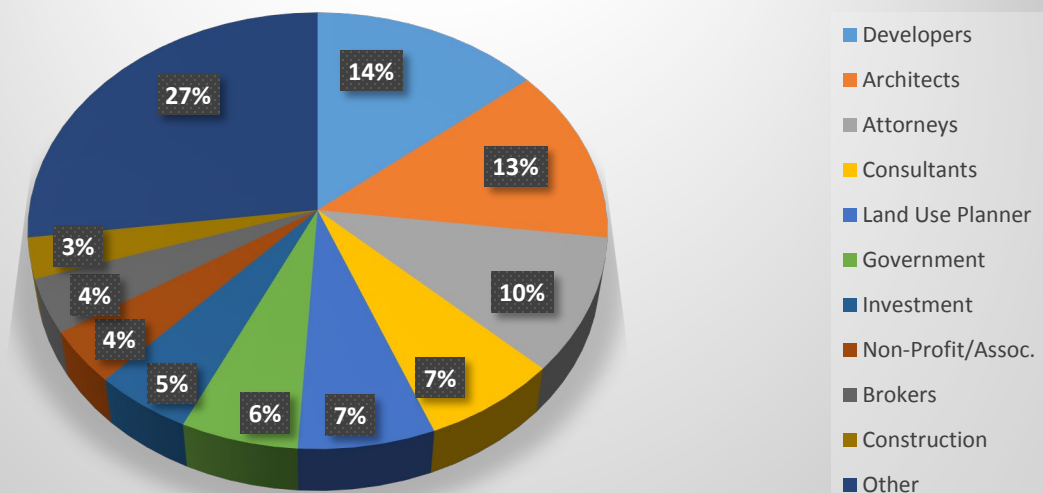

LAI PUERTO RICO LAND ECONOMICS WEEKEND – AT A GLANCE

- May 2-4, 2019, hosted at the Marriott Stellaris Resort in San Juan
- 100+ LAI members and guests attending from around the globe
- Issues to be discussed include infrastructure redevelopment, Public Private Partnerships, affordable housing, informal settlements, eco-preservation, emergency planning, resiliency, food security and other topics
- Project tours of some of the most innovative developments in Puerto Rico
- Visiting El Yunque Rainforest, Roosevelt Roads Redevelopment, Bahia Bay, Fajardo, Santurce, Rio Piedras, Old San Juan, Isla Grande and Condado
- New LAI San Juan Chapter to be chartered at the event
- Opportunity to participate in community strategic planning project

LAI MEMBERSHIP FACTS – 2,000+ Members

Professions Represented